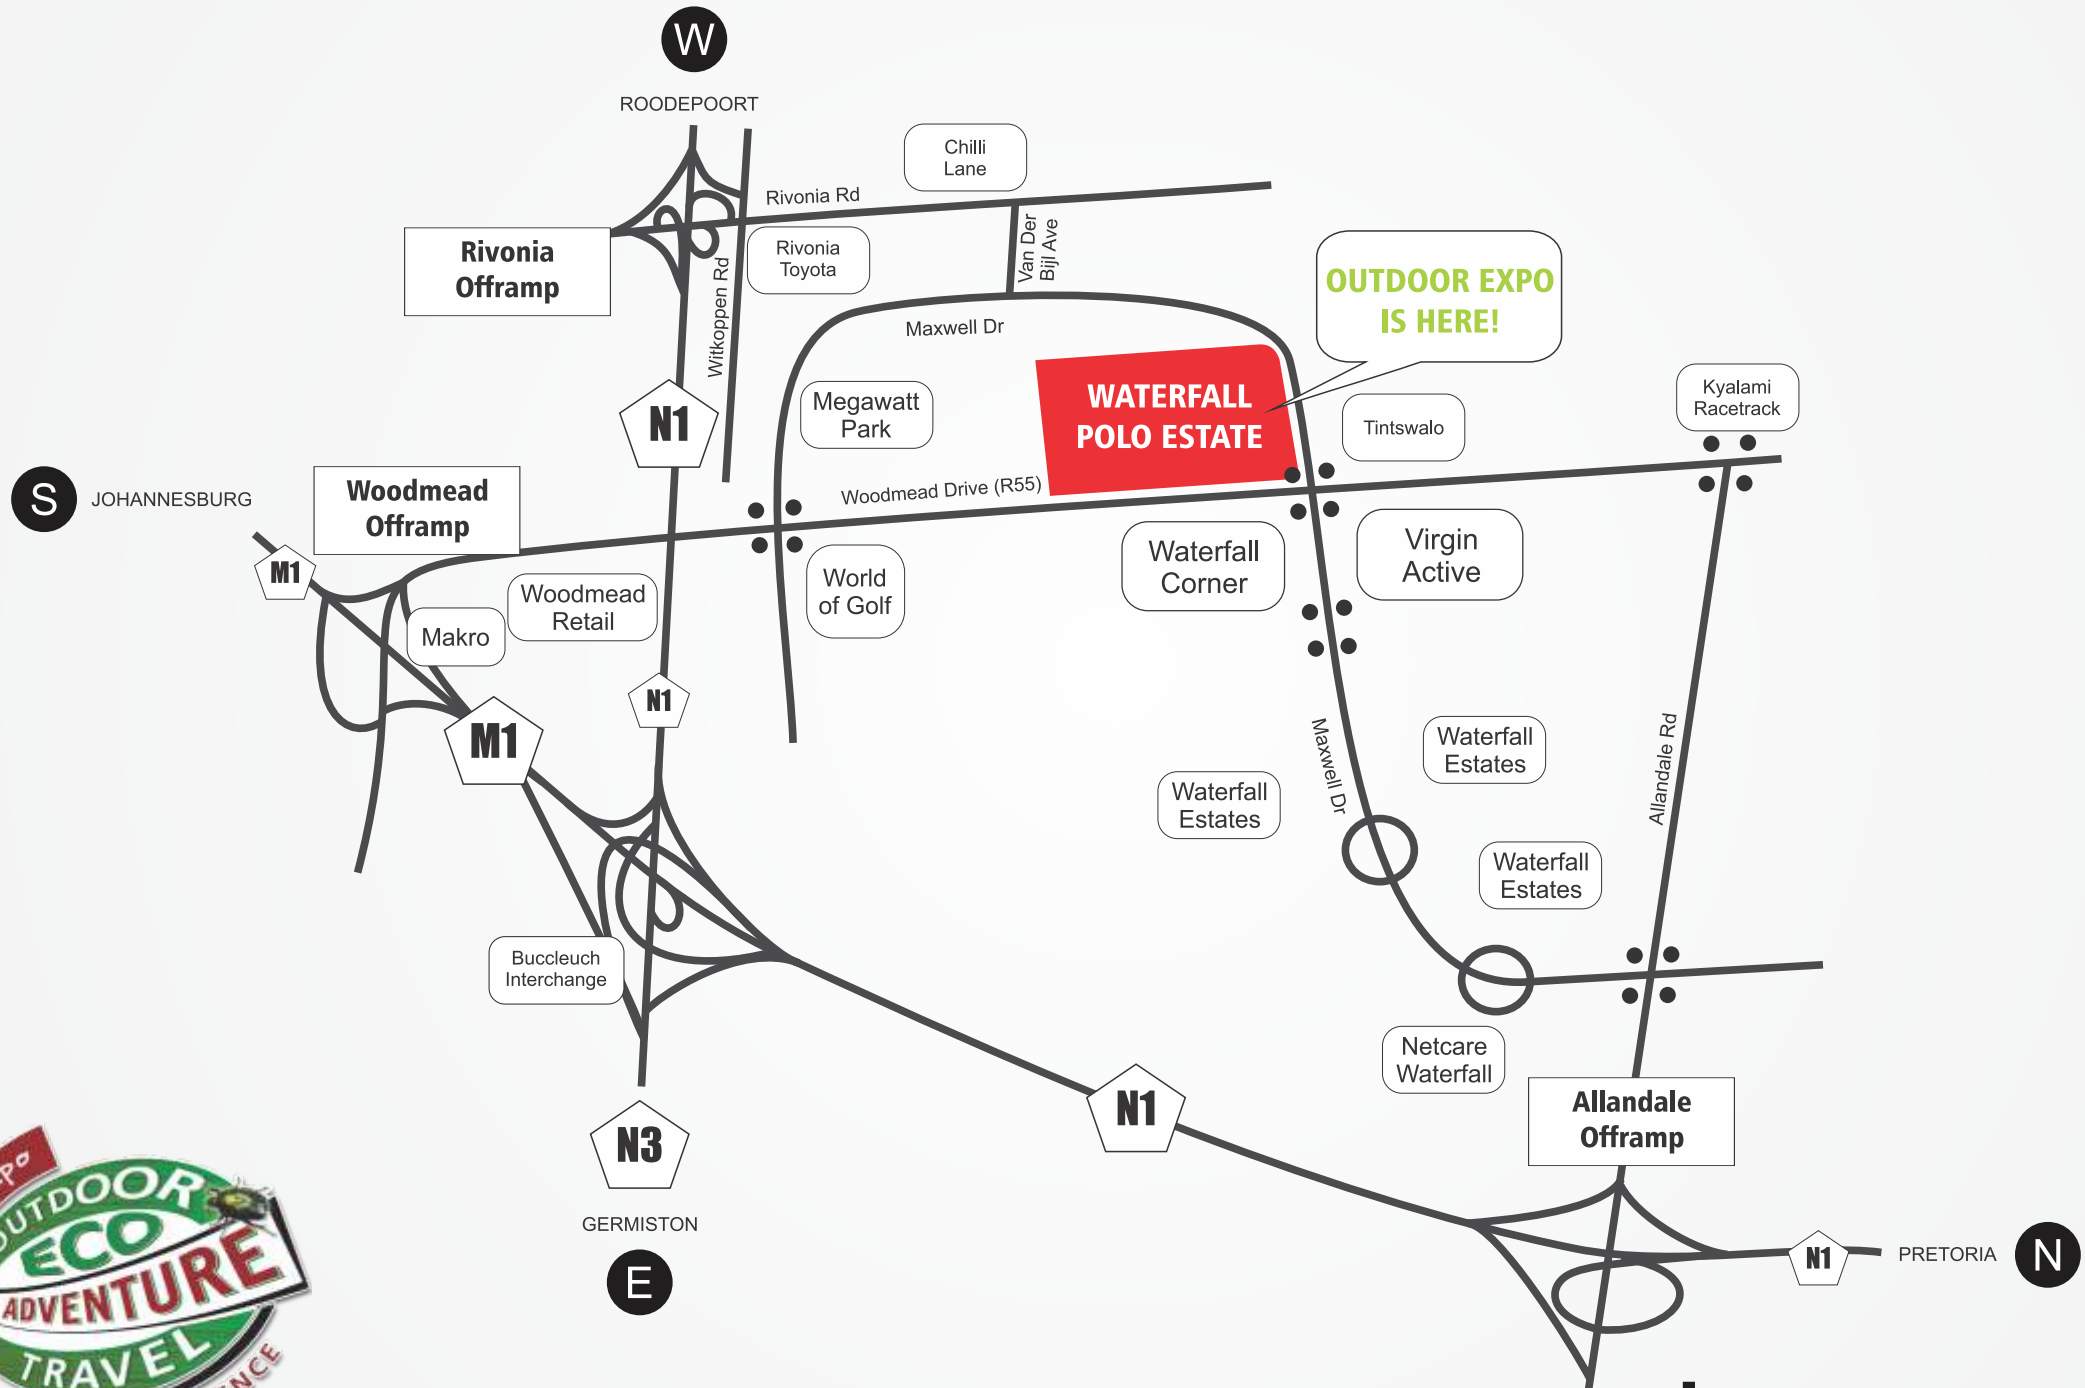

MAP TO THE OUTDOOR ECO ADVENTURE AND TRAVEL EXPO

Co-ordinates: S26.024368 | E28.084645 www.outdoorexpo.co.za

DIRECTIONS TO THE **OUTDOOR** ECO ADVENTURE AND TRAVEL **EXPO**

FROM PRETORIA

FROM PRETORIA HEADING SOUTH RECOMMENDED ROUTE TO AVOID TRAFFIC

FROM JOHANNESBURG

FROM SANDTON RECOMMENDED ROUTE TO AVOID TRAFFIC

Take Rivonia Road heading North
Turn right into Van der Bijl Avenue opposite Chilli Lane (80 km speed limit)
Second robot at T-junction turn left into Maxwell Drive
Through robot and at the circle – take 3rd exit (go 3 quarter to right)
Waterfall Polo Estate on your left

FROM JOHANNESBURG ON N1 HEADING NORTH

Take the Allandale offramp to head East towards Waterfall Estates/Mall of Africa
Second robot turn left into Maxwell Drive
Drive through the Waterfall Residential Estate to next robot at corner R55
(Woodmead Drive and Maxwell Drive)
Virgin Active on your right and Waterfall Corner shopping centre on your left
Cross R55 (Woodmead Drive) and Waterfall Polo Estate is on your left

FROM EAST RAND ON N3 HEADING WEST RECOMMENDED ROUTE TO AVOID TRAFFIC

Take the N3 heading West to Roodepoort
Take Buccleuch Interchange split for M1 to Johannesburg
Take Woodmead offramp
Turn right and cross highway
Keep on Woodmead Drive (R55) now heading North
Pass World of Golf on right
2km further look out for the Outdoor Expo show banner on left as you approach
Maxwell Drive in the heart of Waterfall Estate
Turn left at the large robot intersection into Maxwell Drive
Waterfall Polo Estate is on left